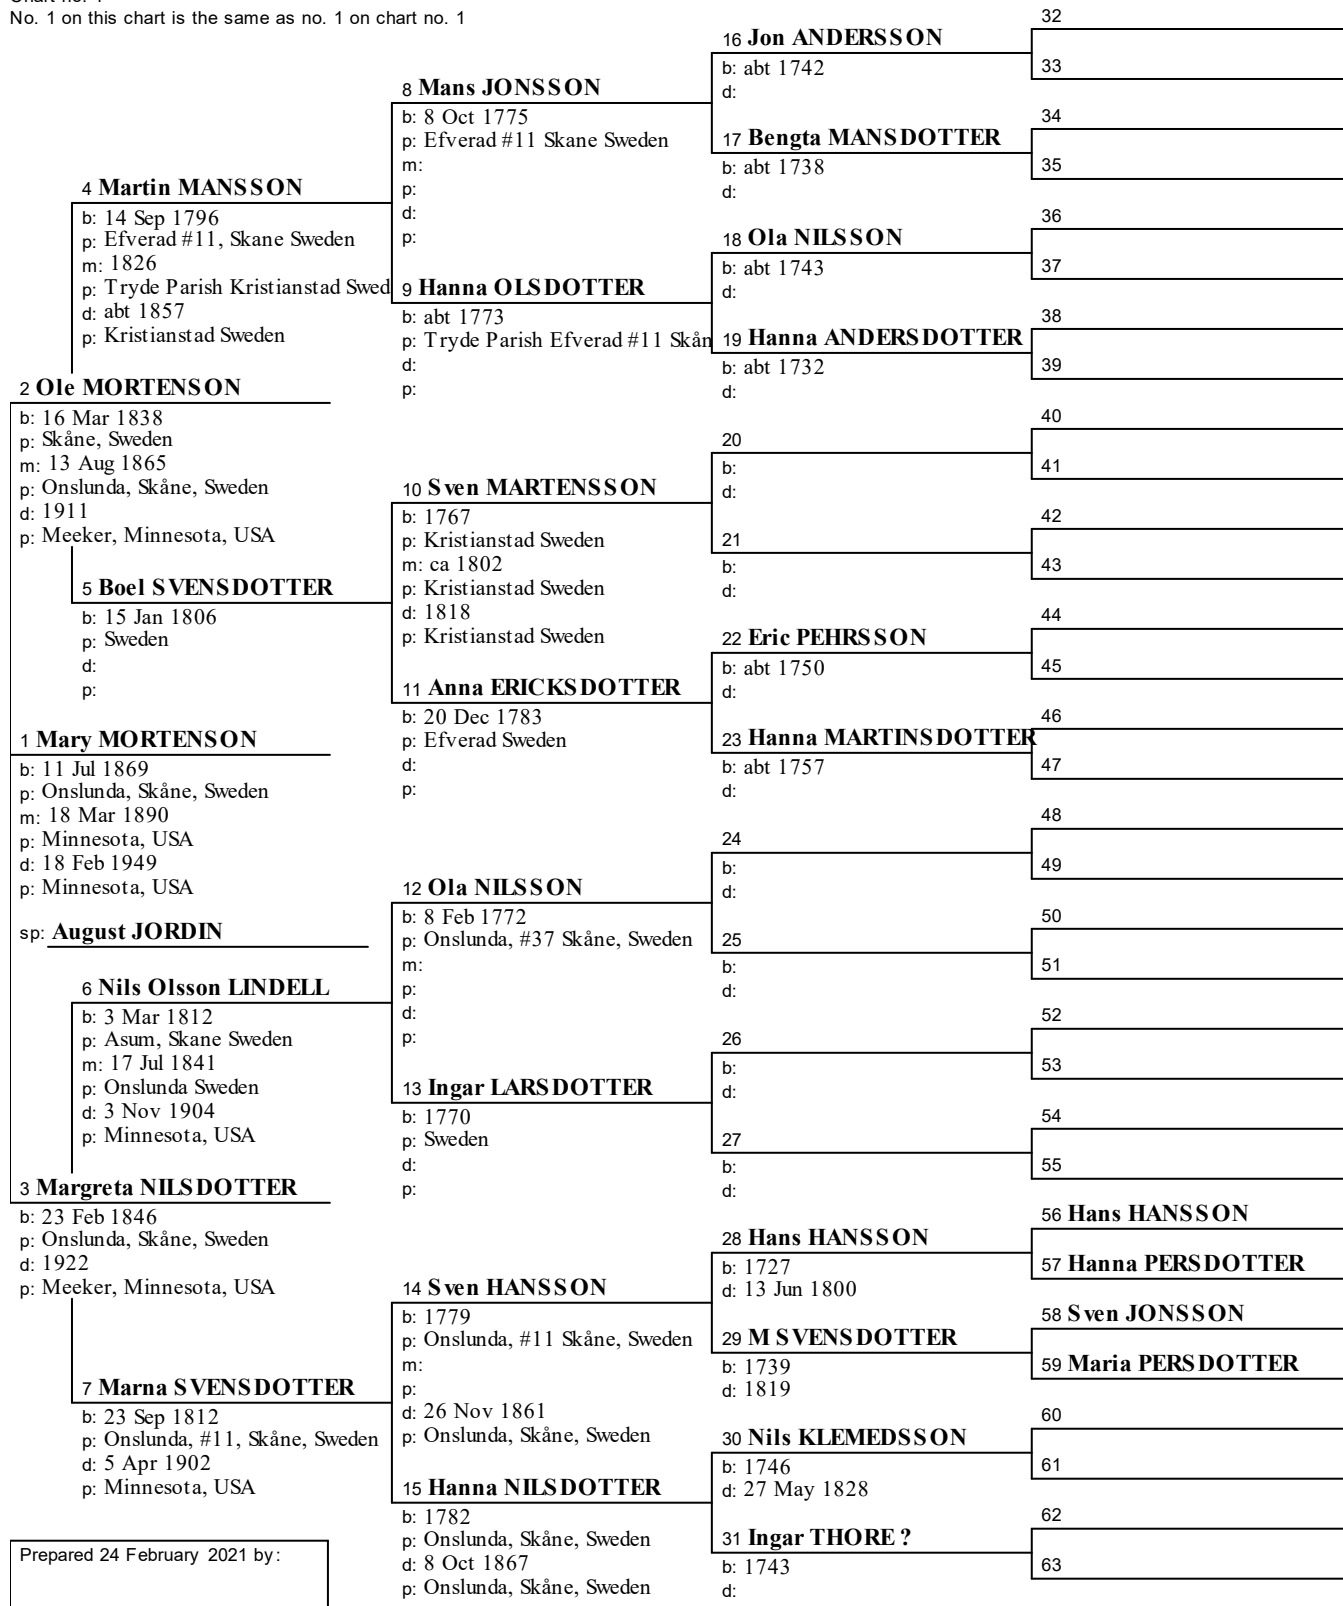

Pedigree Chart - Mary MORTENSON Chart 14

24 February 2021

Chart no. 1

No. 1 on this chart is the same as no. 1 on chart no. 1

Prepared 24 February 2021 by: