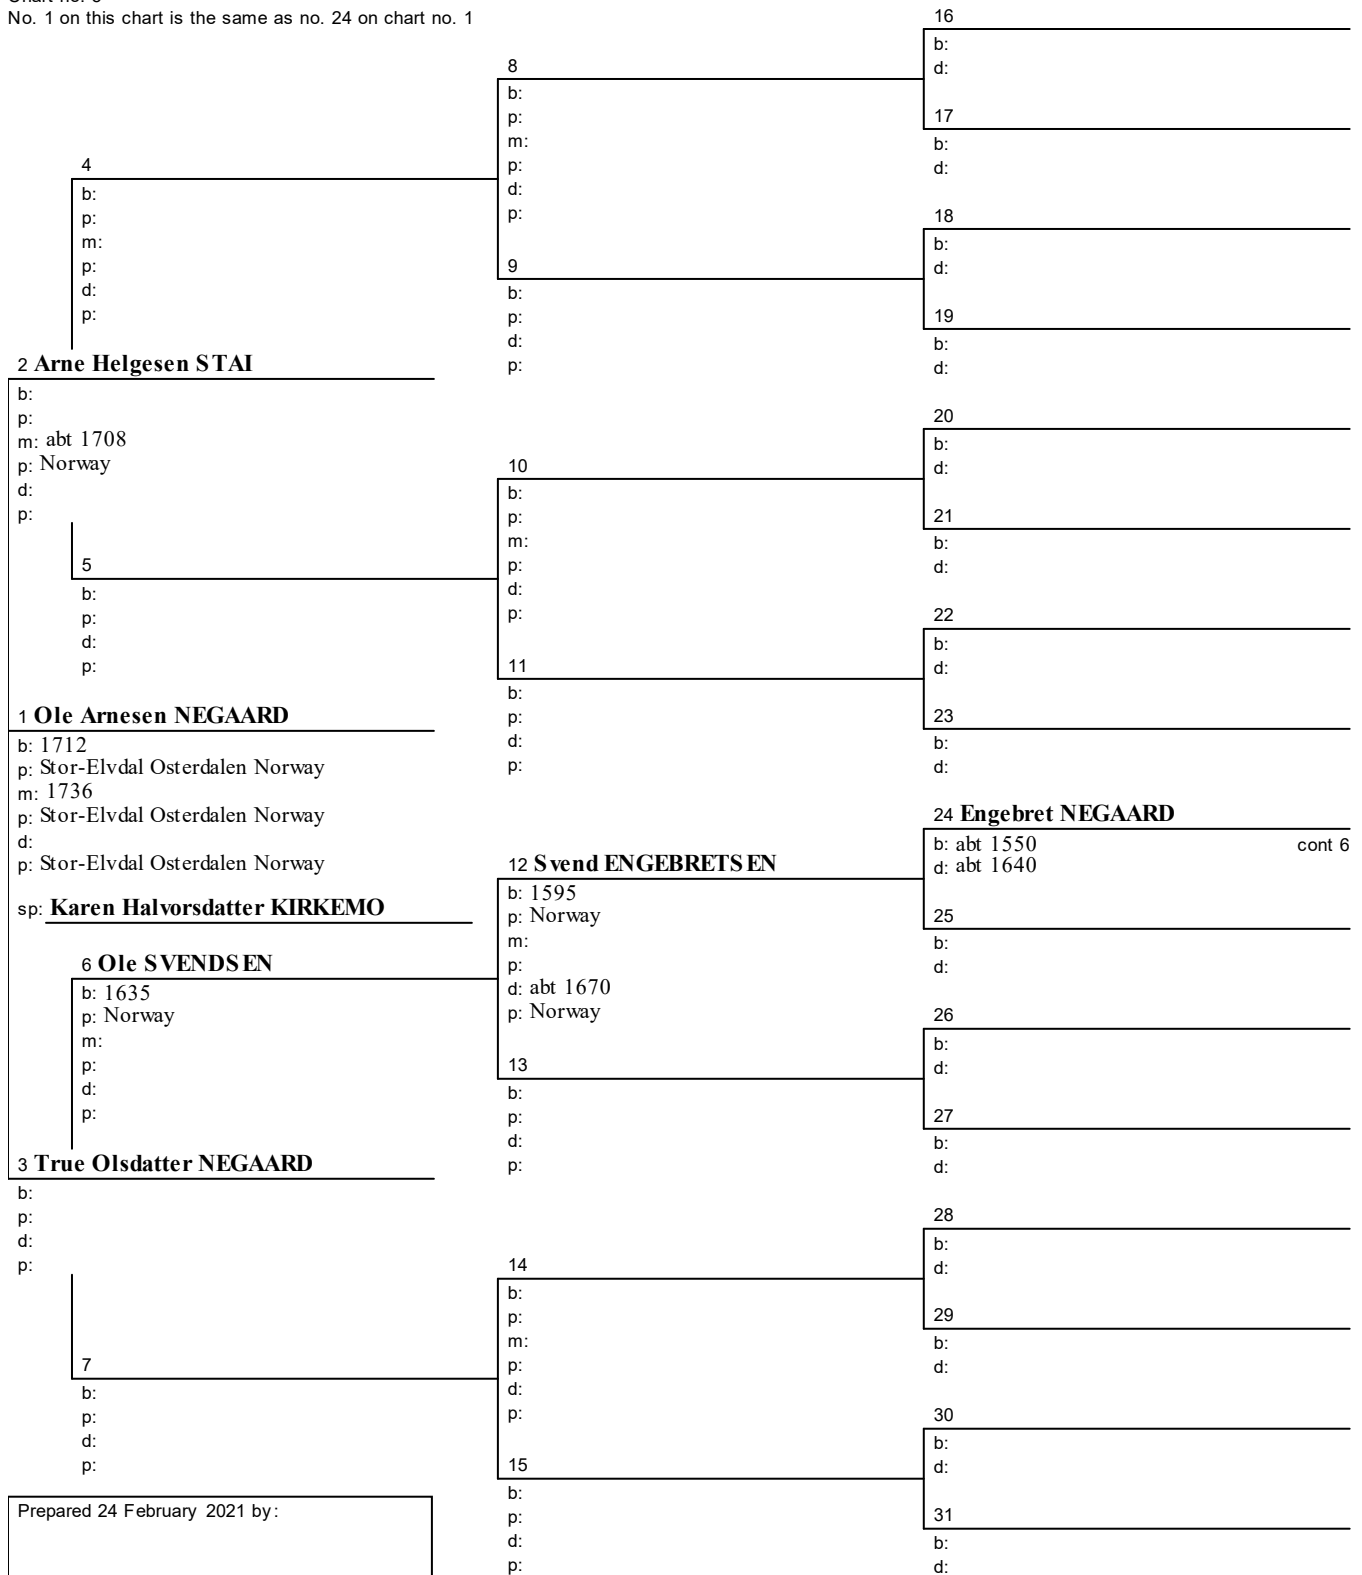

Pedigree Chart - Halvor Olsen NEGAARD Chart 6

24 February 2021

Chart no. 5

No. 1 on this chart is the same as no. 24 on chart no. 1

Prepared 24 February 2021 by: