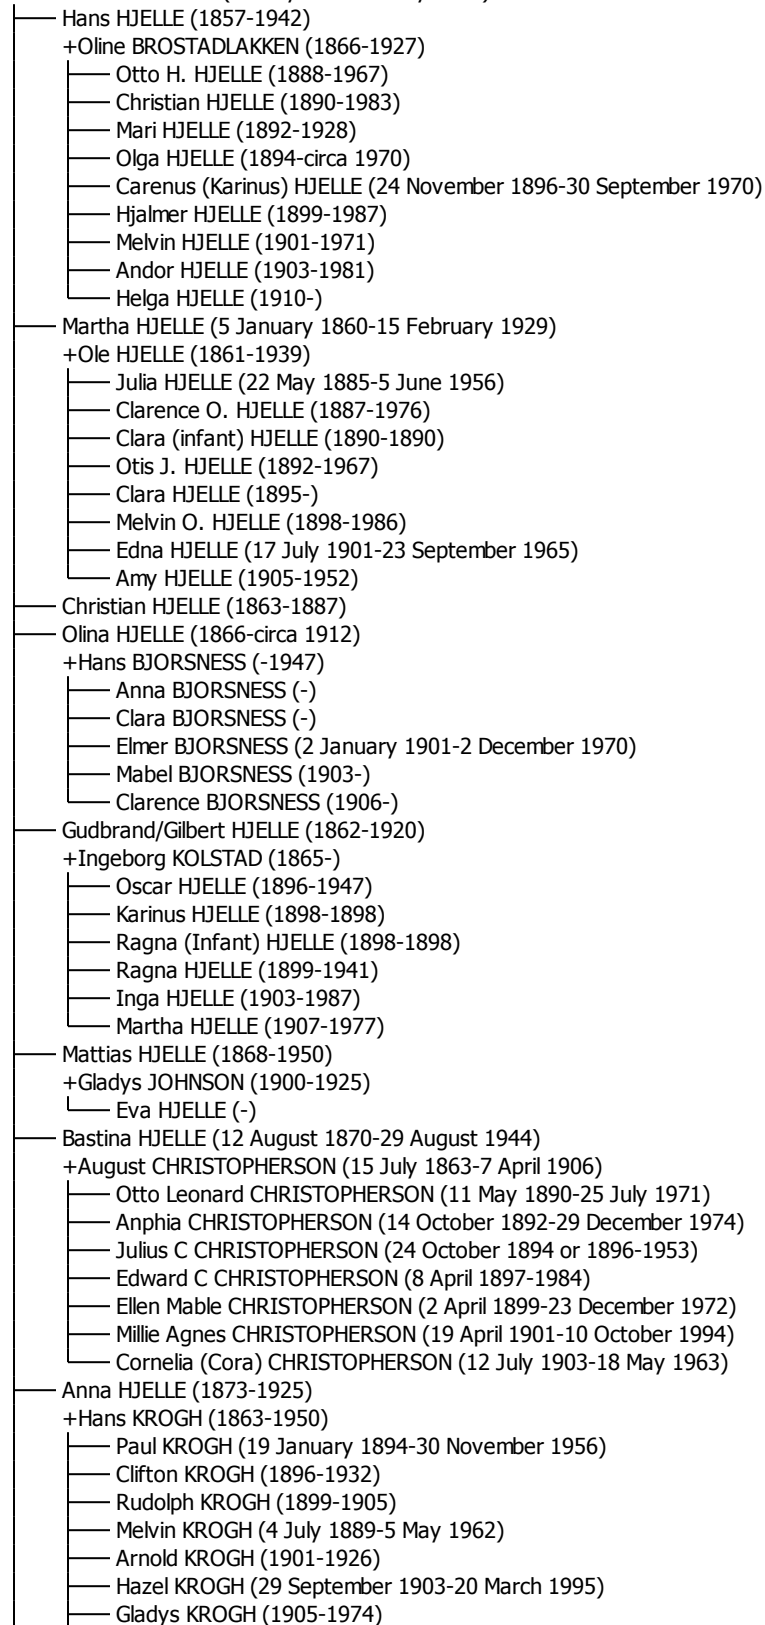

Descendants of Ole and Kjersti HJELLE Chart 35

18 May 2016

Kjersti Hansdotter PRESTANGEN (22 December 1833-21 February 1905)

+Ole HANSEN HJELLE (26 July 1818-30 July 1910)

Descendants of Ole and Kjersti HJELLE Chart 35